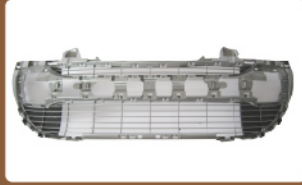

12-9914

12-9915

12-9511

12-7413L

12-7413R

12-7415L

12-7415R

12-7603

12-7604

12-9708

12-8506-OSH

12-8506-WSH

12-7414L

12-7414R

12-7416L

12-7416R

12-5007

12-8508-OSH

12-8508-WSH

12-7417L

12-7417R

12-7302R/L

12-9510