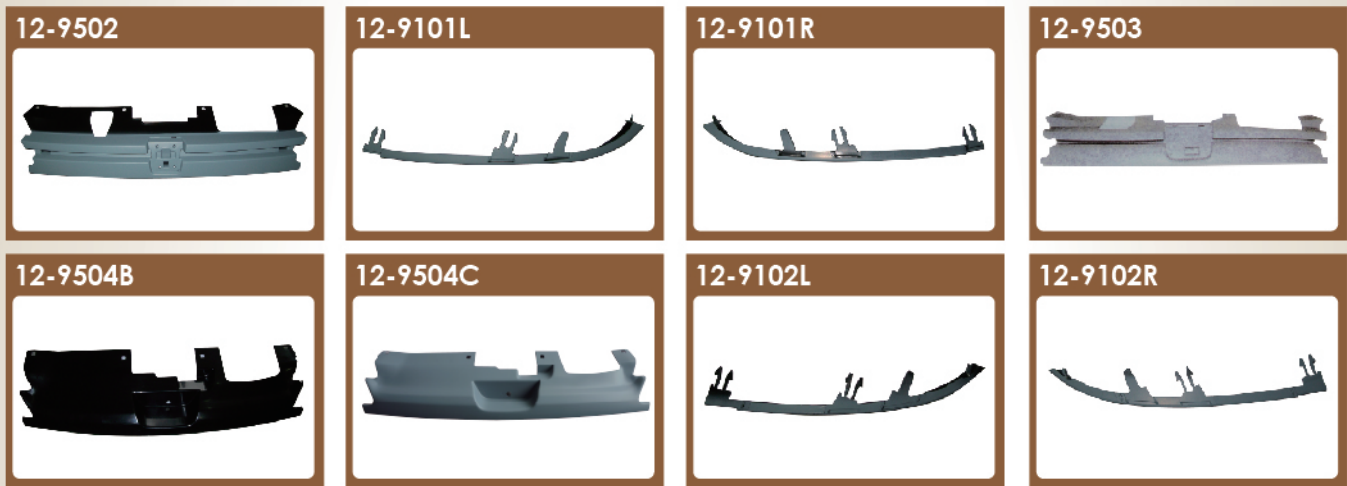

306 1993-1997

GOOD GO ITEM NO.	DESCRIPTION	YEAR	PART NO	PARTS LINK	CAPA	MEASURE	REMARK
12-9502	PG 306 GRILLE(PRIMED-GRAY)	93	7804A2			5pcs/1.9	
12-9101L	PG 306 HEAD LAMP MOULDING (PRIMED-GRAY) LH	93-95	781083			30pcs/0.8	
12-9101R	PG 306 HEAD LAMP MOULDING (PRIMED-GRAY) RH	93-95	781084			30pcs/0.8	
12-9503	PG 306 GRILLE(PRIMED-GRAY)	95	7804E2			5pcs/1.9	
12-9504B	PG 306 GRILLE(PRIMED-BLACK)	97	7804G4			5pcs/1.5	
12-9504C	PG 306 GRILLE(PRIMED-GRAY)	97	7804G4			5pcs/1.5	
12-9102L	PG 306 HEAD LAMP MOULDING (PRIMED-GRAY)LH	97	7810A6			30pcs/0.8	
12-9102R	PG 306 HEAD LAMP MOULDING (PRIMED-GRAY)RH	97	7810A7			30pcs/0.8